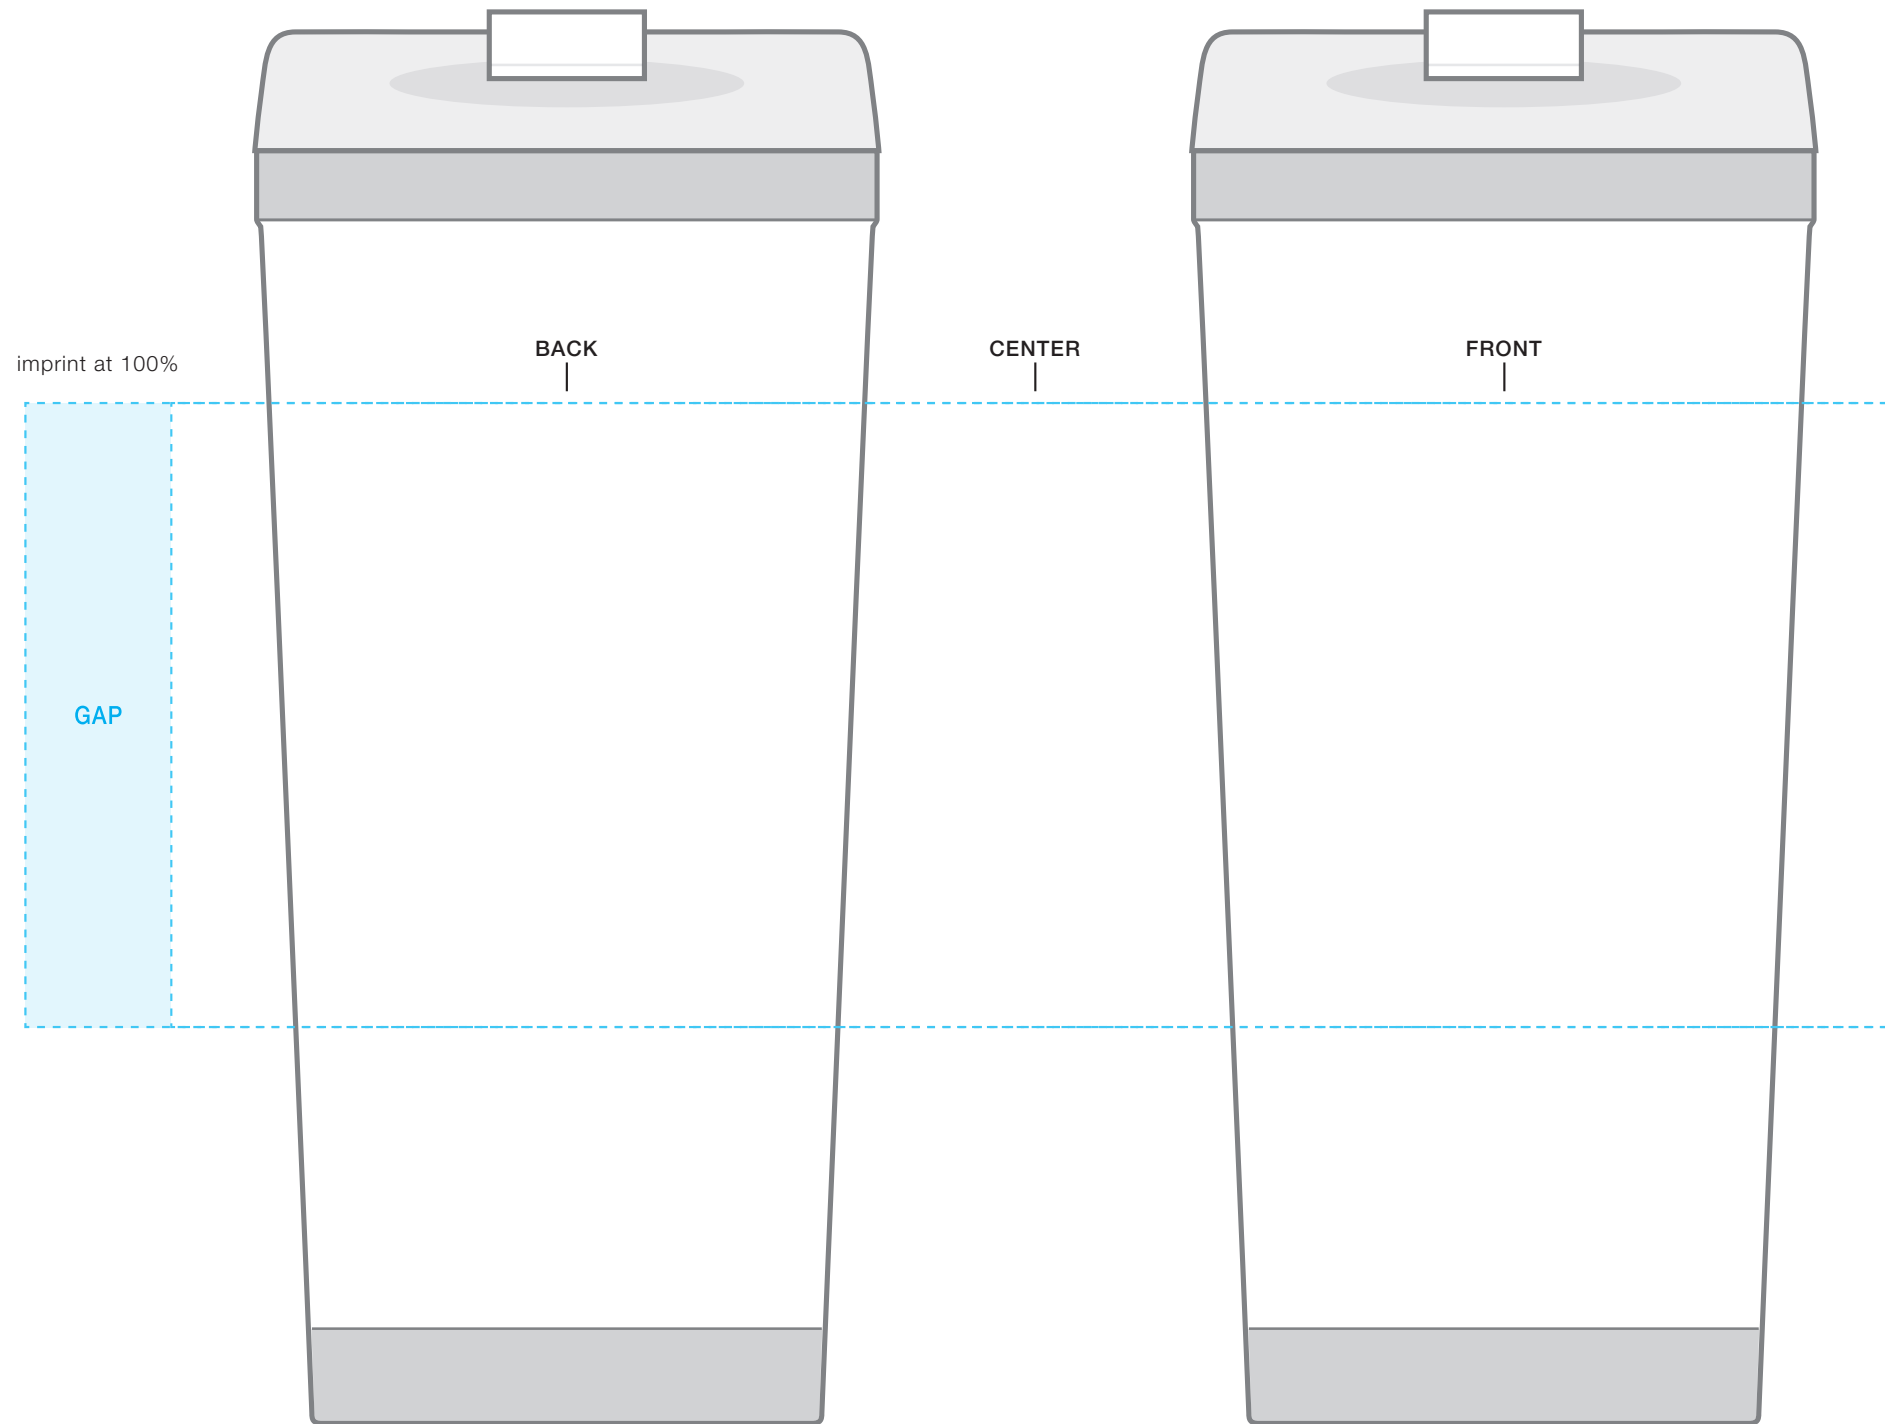

****CIRCLES/SQUARES WILL WARP ON TAPERED ITEM****

16 oz brooklyn
AVAILABLE IMPRINT AREA [DASHED BLUE LINE] = 3.25" h x 3" w x 9" wrap
[9.76" full wrap when printing more than one imprint color]

NOT A PROOF
FOR CONCEPT PURPOSES ONLY
PLEASE DESIGNATE PMS# TO CORRESPONDING COLOR #
PLEASE USE PMS COLORS AND OUTLINE ANY FONTS
BEFORE SENDING WITH YOUR ORDER